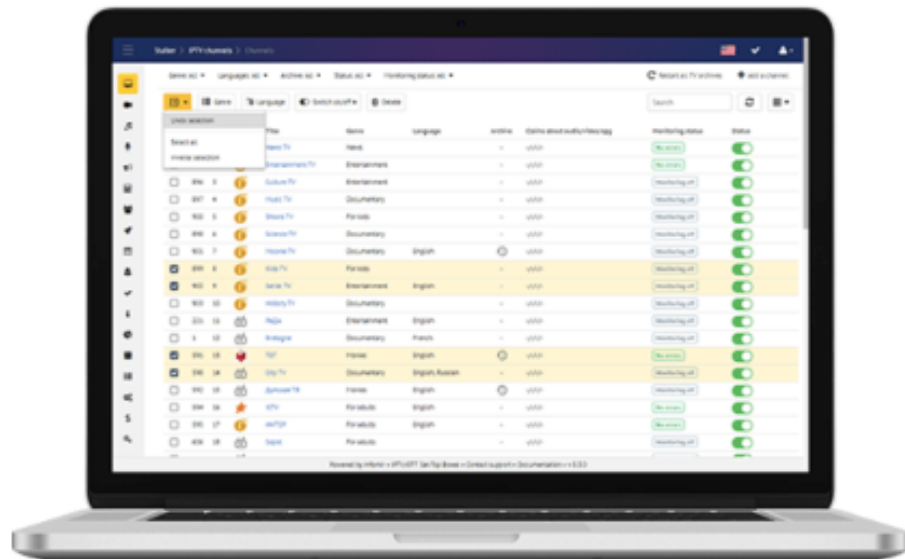

Content Storage

CPU 2×Xeon5620, RAM 16GB, HDD System 2 × 500GB RAID-1,
Content – 10 × 2TB HDD-RAID-5 (appr. 200 simultaneous views possible)

Administration of provided service

Edit the list of entrees, combine them into thematic and subscription packages, integrate with EPG and TimeShift function. Customize in-demand Video Club, Audio Club, and Radio services.

TV

Video Club

Audio Club

Karaoke

Radio

Apps

Subscriber list administration

Create convenient subscription plans and customize UI. Provide subscribers with the opportunity to use additional services, allow them to connect their favorite gadgets to your service.

Tariffs

Users

Events

Infrastructure

Find out what content is most popular among your users with the built-in statistics tools. Publish your content on a planned schedule. Manage broadcasting zones and video storage.

Statistics

Storage

Broadcast servers

Monetization models

Maximize your advertising revenue, reduce your subscription costs, or fully implement the Advertising Video-on-Demand model. Earn by using the multi-screen applications for Smart TVs and media players.

Advertising

License Key