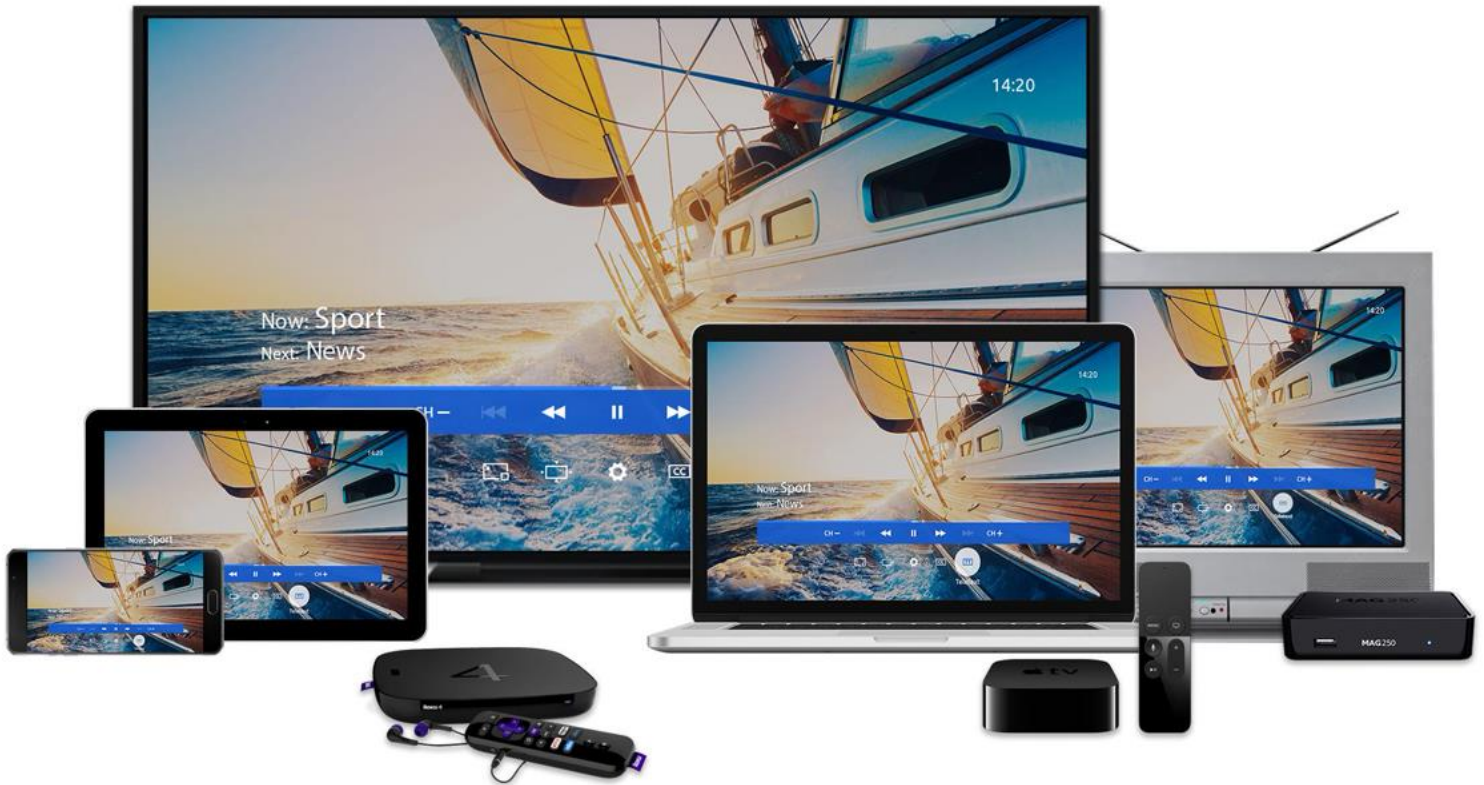

## Software for managing IPTV/OTT/VoD projects

Set-top boxes

Televisions and media players

Mobile and desktop platforms