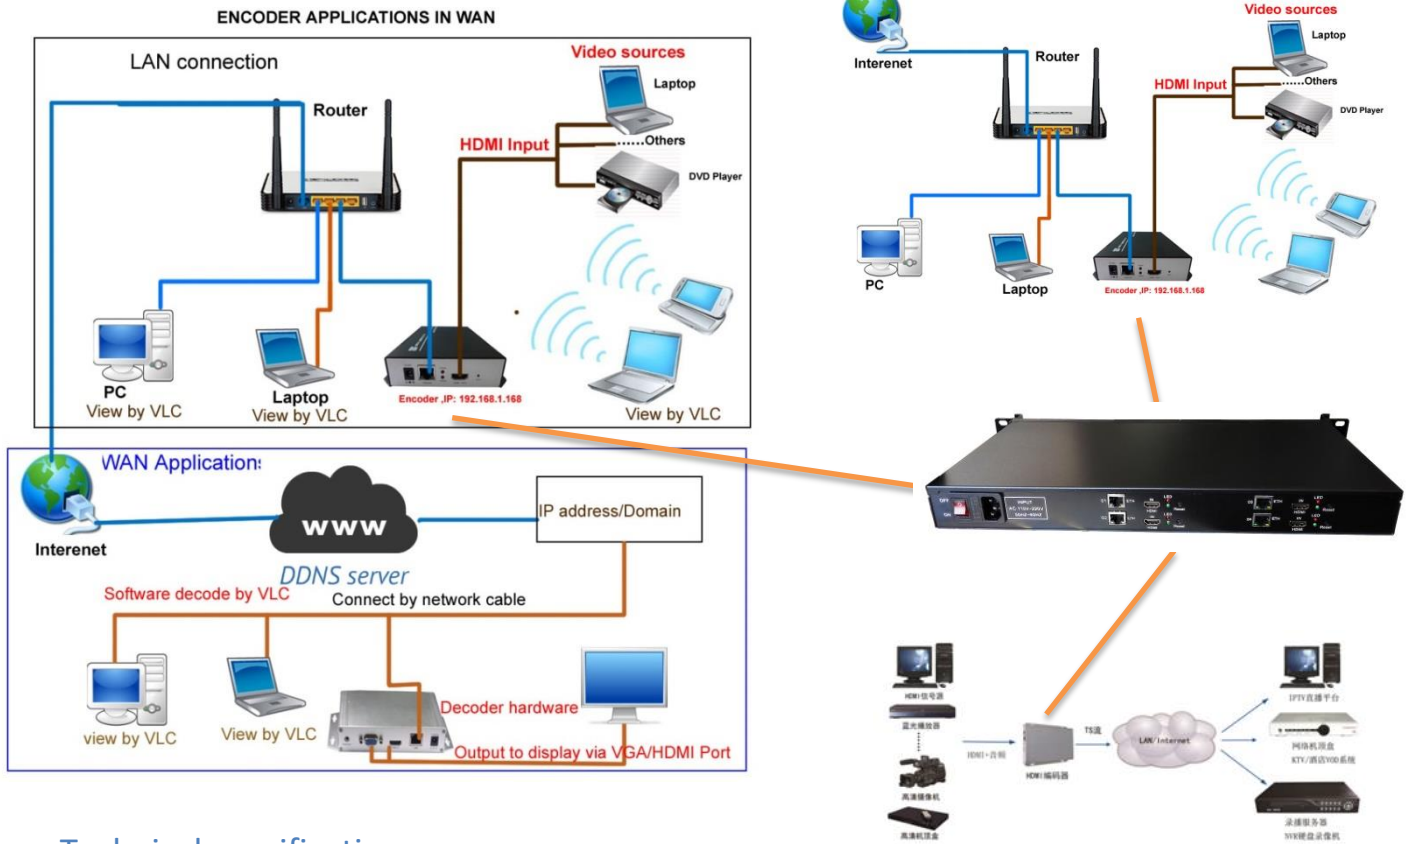

Application examples:

Technical specifications:

Function	4 channels H.264 Encoder and IP Streamer
INPUT	
Connection	4x HDMI
Resolution	1080p, 1080i, 720p (HDMI) and below
Video encoder	MPEG-4 AVC / H.264 high profile Level 4.0
Audio encoder	AAC
Audio Bit-rate:	Bit-rate: 32k/48k/96k/128k/160k/192k, Data-rate: 64 kbps-384 kbps
SYSTEM	
Data interface	4x RJ45, 100M Ethernet interface, Control over web browser
Protocol	HTTP, RTSP, RTMP UDP (unicast/multicast)
Data Rate	0.8 Mbps – 12 Mbps
Rate control	CBR/VBR
GOP Structure	IBBP
Adv Pretreatment	De-interlacing, Noise reduction, Sharpening
SYSTEM	
Power supply	110-220 Vac
Dimensions	430x250x45mm 1U
Weight	3 kg
Consumption	28W