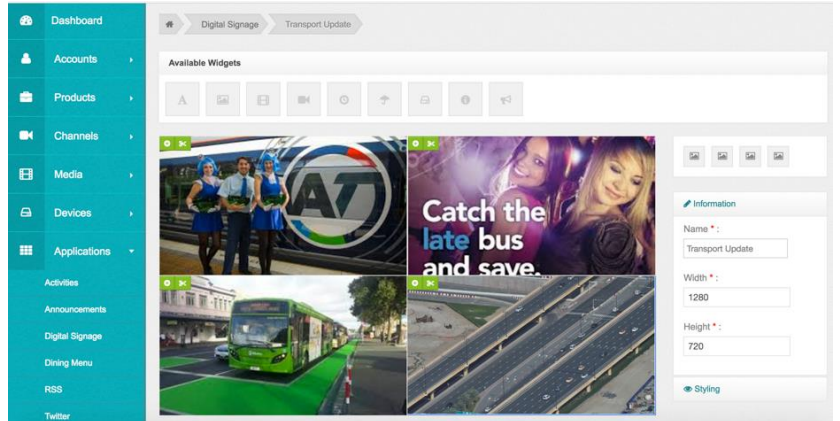

Service Creation and Management

- Simple web interface
- Widgets (e.g. weather)
- Live or pre-recorded video/TV
- Scheduling
- Playlists
- External data feeds
- Corporate training and data visualisation
- Custom industry solutions