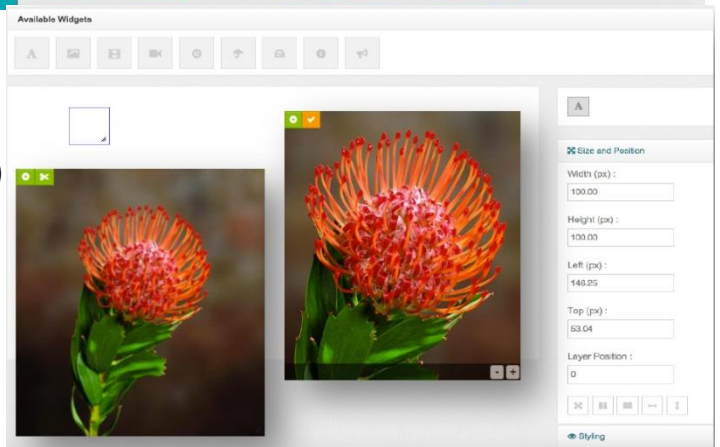

Digital Signage

- Includes integrated Signage Editor
- Add text, graphics, data
- Add media (live TV and pre-recorded video content)
- Create or Upload slides with rich content
- Create Playlists
- Schedule Playback
- Preview Slides
- Re-assign players from TV to Signage and back