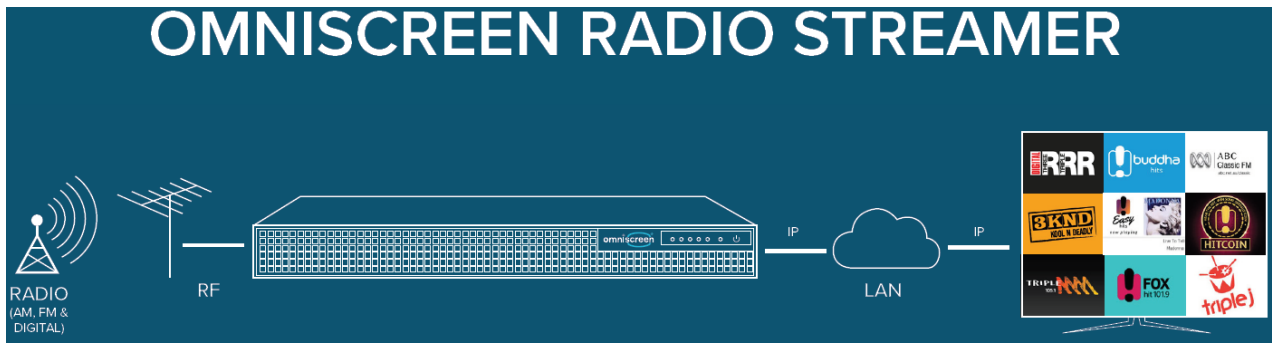

Addon:

AM/FM/DAB/DAB+ RADIO STREAMER

OMNISCREEN RADIO is a fully configurable AM/FM/DAB/DAB+ radio streaming appliance designed for use in IPTV headends, radio broadcast monitoring and auditing. Includes our user-friendly webbased GUI with optional graphics add-ons for streaming radio stations as a TV channel. Omniscreen radio is supplied as a 1RU server appliance.