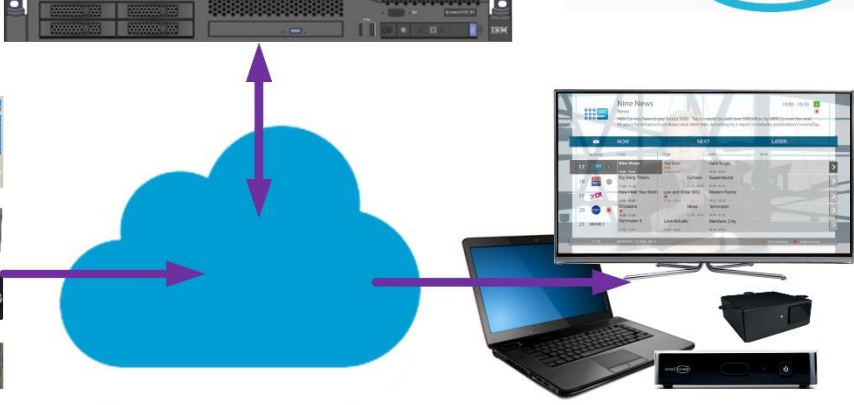

BLANKOM

OmniscreenTV-Pilot Middleware Server

omniscreen